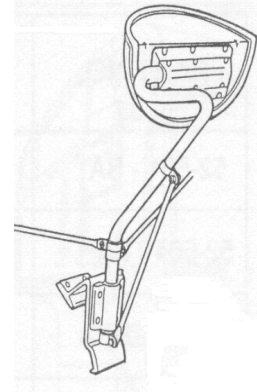

#1087, 1088
Tunnel mount

#1080, 1082
Ballstud mount

#1091, 1092
Side mount

#1095, 1096
Head and arm

#1085 Side mount
on #1098

Sure Plus#	Mirror lite#	Description
1080	PC013A	BALLSTUD MIRROR HEAD - CHROME
1082	PC010A	BALLSTUD MIRROR HEAD - BLACK
1084	52-200	LENS AND GASKET (for 1080, 1082, 1085, 1087 & 1088)
1085	52-500	SCHOOL BUS MIRROR (side mount)-BLACK
1087	SC070A	SCHOOL BUS MIRROR (tunnel mount 1") - BLACK
1088	SC070A / 74-130	SCHOOL BUS MIRROR (tunnel mount 3/4") - BLACK
1091	56-71	REPLACEMENT MIRROR 6.5" X 10" (side mount) FLAT GLASS
1092	56-72	REPLACEMENT MIRROR 6.5" X 10" (side mount) CONVEX GLASS
1095	56-95	REPLACEMENT MIRROR 7" X 10" WITH ARM - FLAT GLASS
1096	56-96	REPLACEMENT MIRROR 7" X 10" WITH ARM - CONVEX GLASS
1097	52-5001LBA	LEFT SIDE BASE AND ARM ASSEMBLY
1098	52-5001RBA	RIGHT SIDE BASE AND ARM ASSEMBLY