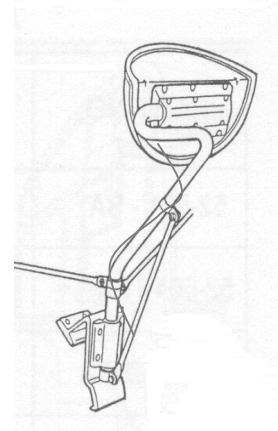

Phone: 708-756-3100 WATS: 1-800-621-2741 Fax: 708-756-3105
 Visit us on the Web at www.sureplus.com

Nationally Famous Truck Mirrors

12th & McKinley
 Chicago Heights, IL 60411

Heated School Bus Mirror Heads

#1091H, 1092H
 (Side mount)

- #1093H
- #1094H
- #1095H
- #1096H

These mirrors come with arm and wrap around clamp for mounting see table for details .

Sure Plus#	Cross ref#	Description
1084H	52-300	LENS AND GASKET HEATED
1085H	52-600	SCHOOL BUS MIRROR HEATED (side mount)-BLACK
1091H	56-73	REPLACEMENT MIRR HEATED 6.5" X 10" (side mount) FLAT GLASS
1092H	56-74	REPLACEMENT MIRR HEATED 6.5" X 10" (side mount) CONVEX GLASS
1093H	56-93	REPLACEMENT MIRROR 7" X 10" & ARM FOR 3/4" TUBE HEATED - FLAT GLASS
1094H	56-94	REPLACEMENT MIRROR 7" X 10" & ARM FOR 3/4" TUBE HEATED- CONVEX GLASS
1095H	56-97	REPLACEMENT MIRROR 7" X 10" & ARM FOR 1" TUBE - FLAT GLASS
1096H	56-98	REPLACEMENT MIRROR 7" X 10" & ARM FOR 1" TUBE CONVEX GLASS