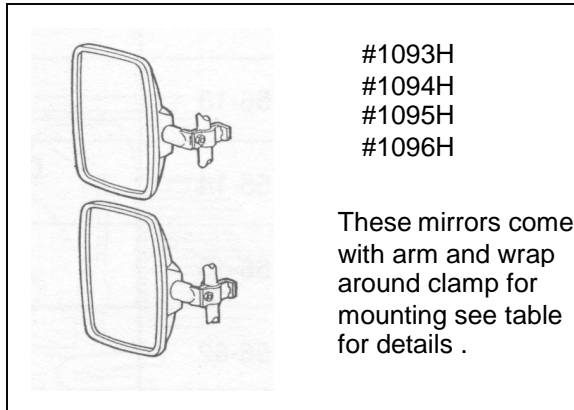

#1091H, 1092H
 (Side mount)

- #1093H
- #1094H
- #1095H
- #1096H

These mirrors come with arm and wrap around clamp for mounting see table for details .

Sure Plus#	Cross ref#	Description
1084H	52-300	LENS AND GASKET HEATED
1085H	52-600	SCHOOL BUS MIRROR HEATED (side mount)-BLACK
1091H	56-73	REPLACEMENT MIRR HEATED 6.5" X 10" (side mount) FLAT GLASS
1092H	56-74	REPLACEMENT MIRR HEATED 6.5" X 10" (side mount) CONVEX GLASS
1093H	56-93	REPLACEMENT MIRROR 7" X 10" & ARM FOR 3/4" TUBE HEATED - FLAT GLASS
1094H	56-94	REPLACEMENT MIRROR 7" X 10" & ARM FOR 3/4" TUBE HEATED- CONVEX GLASS
1095H	56-97	REPLACEMENT MIRROR 7" X 10" & ARM FOR 1" TUBE - FLAT GLASS
1096H	56-98	REPLACEMENT MIRROR 7" X 10" & ARM FOR 1" TUBE CONVEX GLASS